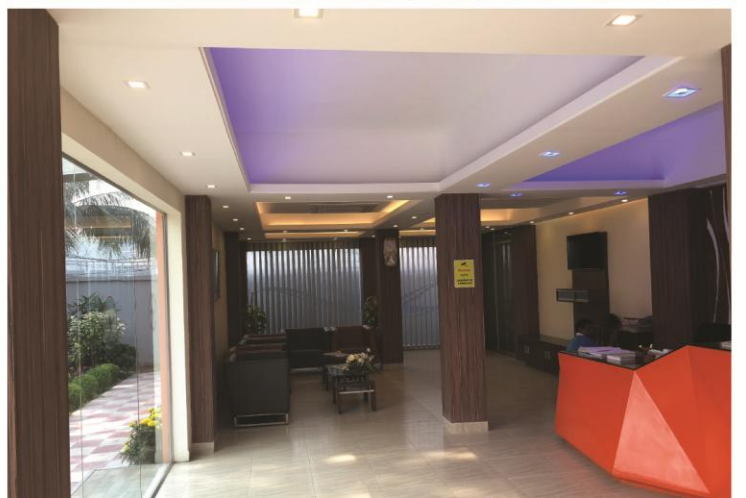

interior EXTERIOR VIEWS

---

Type : Exterior renovation and interior design  
Location : Army Golf Club,Dhaka

**FITNESS CENTER**

some interior design DETAILS

Type : Commercial Building  
Location : Plot 76 new,Satmasjid Road  
Client : Concord Real Estate LTD.