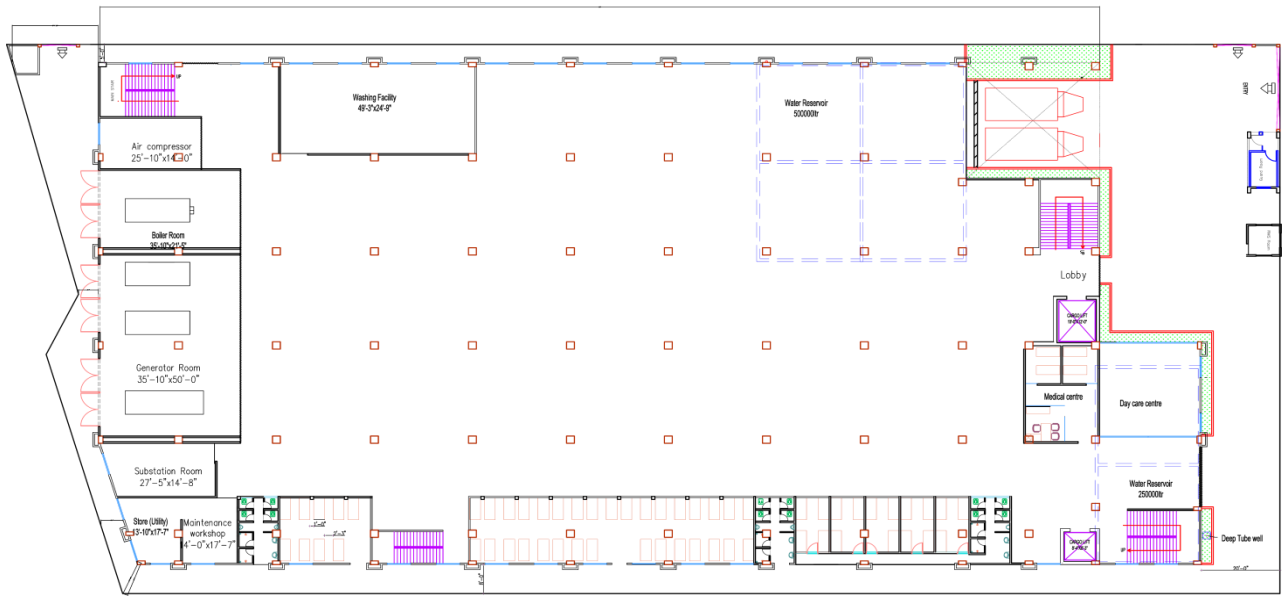

# SINGER FURNITURE - **FACTORY DESIGN**

SITE PLAN

1st FLOOR PLAN

---

Type: Factory  
Location : Choydana, Gazipur

MATRIX GROUP  
**SWETER FACTORY**

exterior VIEW