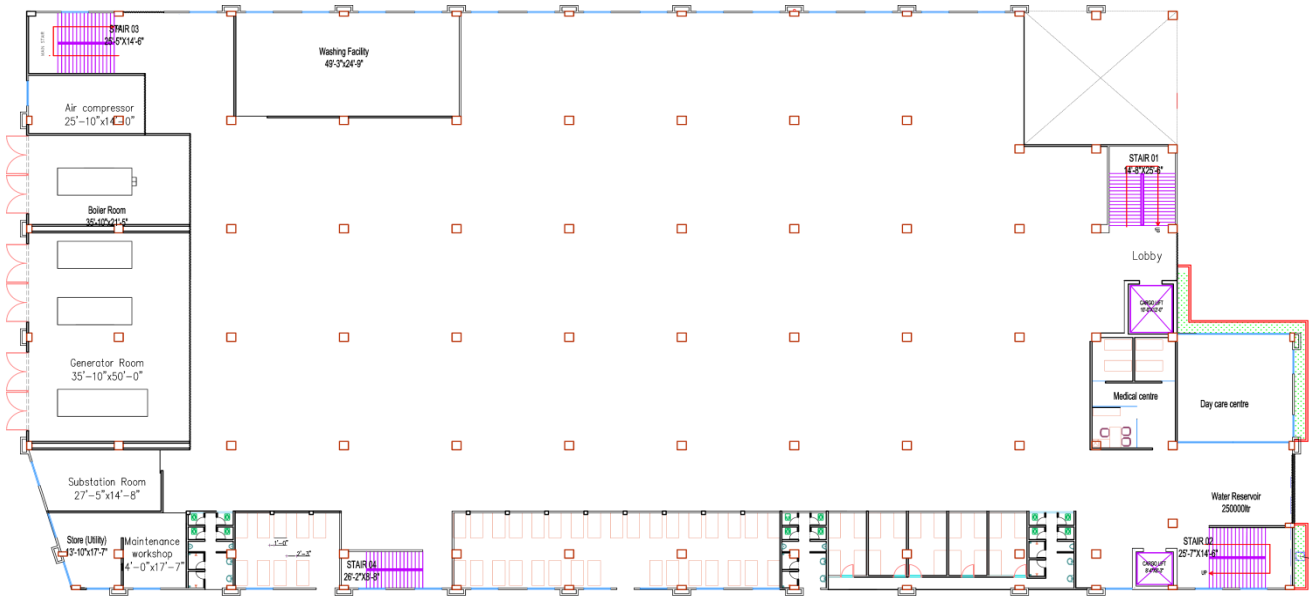

# SINGER FURNITURE - **FACTORY DESIGN**

SITE PLAN

1st FLOOR PLAN

---

Type: Factory  
Location : Choydana, Gazipur

MATRIX GROUP  
**SWETER FACTORY**

exterior VIEW